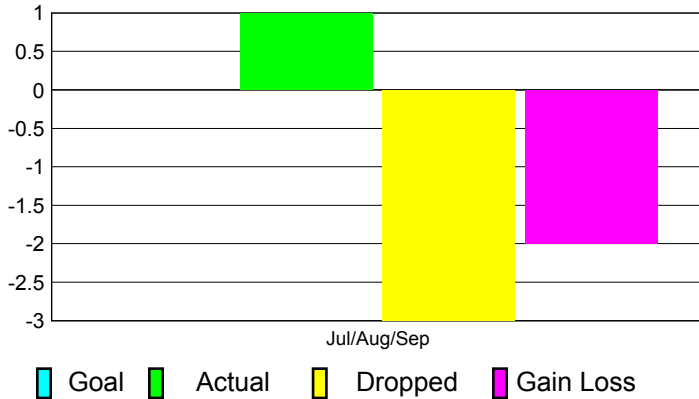

## CLUBS

**Club Results**  
2012-2013

**Clubs**  
2011-2012

| Month         | New Club Goal | Actual New Clubs | Actual Dropped Clubs | Gain/Loss of Clubs | Gain/Loss of Clubs |
|---------------|---------------|------------------|----------------------|--------------------|--------------------|
| Jul/Aug/Sep   | 0             | 1                | -3                   | -2                 | 0                  |
| <b>Totals</b> | <b>0</b>      | <b>1</b>         | <b>-3</b>            | <b>-2</b>          | <b>0</b>           |

### Club Results 2012-2013

Goal, New, Dropped, Gain/Loss

### Comparison of Club Gain/Loss

Current Year Compared to the Previous Year