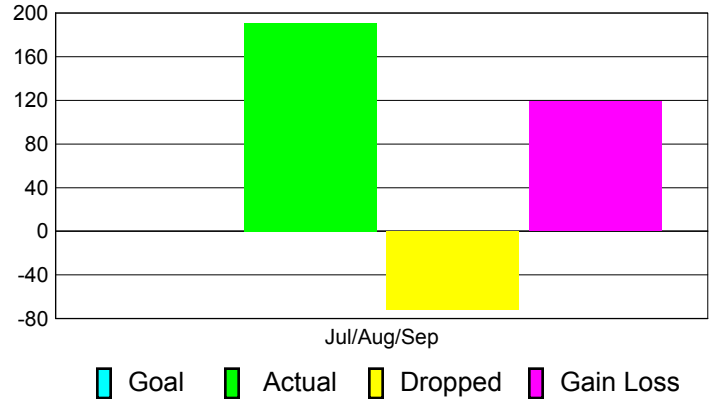

### YTD Status Quo Clubs 2012-2013

Status Quo Clubs Compared to Status Quo Members

## MEMBERSHIP

**Membership Results**  
2012-2013

**Membership**  
2011-2012

| Month         | Net Memb Goal | Actual New Memb | Actual Dropped Memb | Gain/Loss of Memb | Gain/Loss of Memb |
|---------------|---------------|-----------------|---------------------|-------------------|-------------------|
| Jul/Aug/Sep   | 0             | 191             | -72                 | 119               | 90                |
| <b>Totals</b> | <b>0</b>      | <b>191</b>      | <b>-72</b>          | <b>119</b>        | <b>90</b>         |

### Membership Results 2012-2013

Goal, New, Dropped, Gain/Loss

### Comparison of Membership Gain/Loss

Current Year Compared to the Previous Year